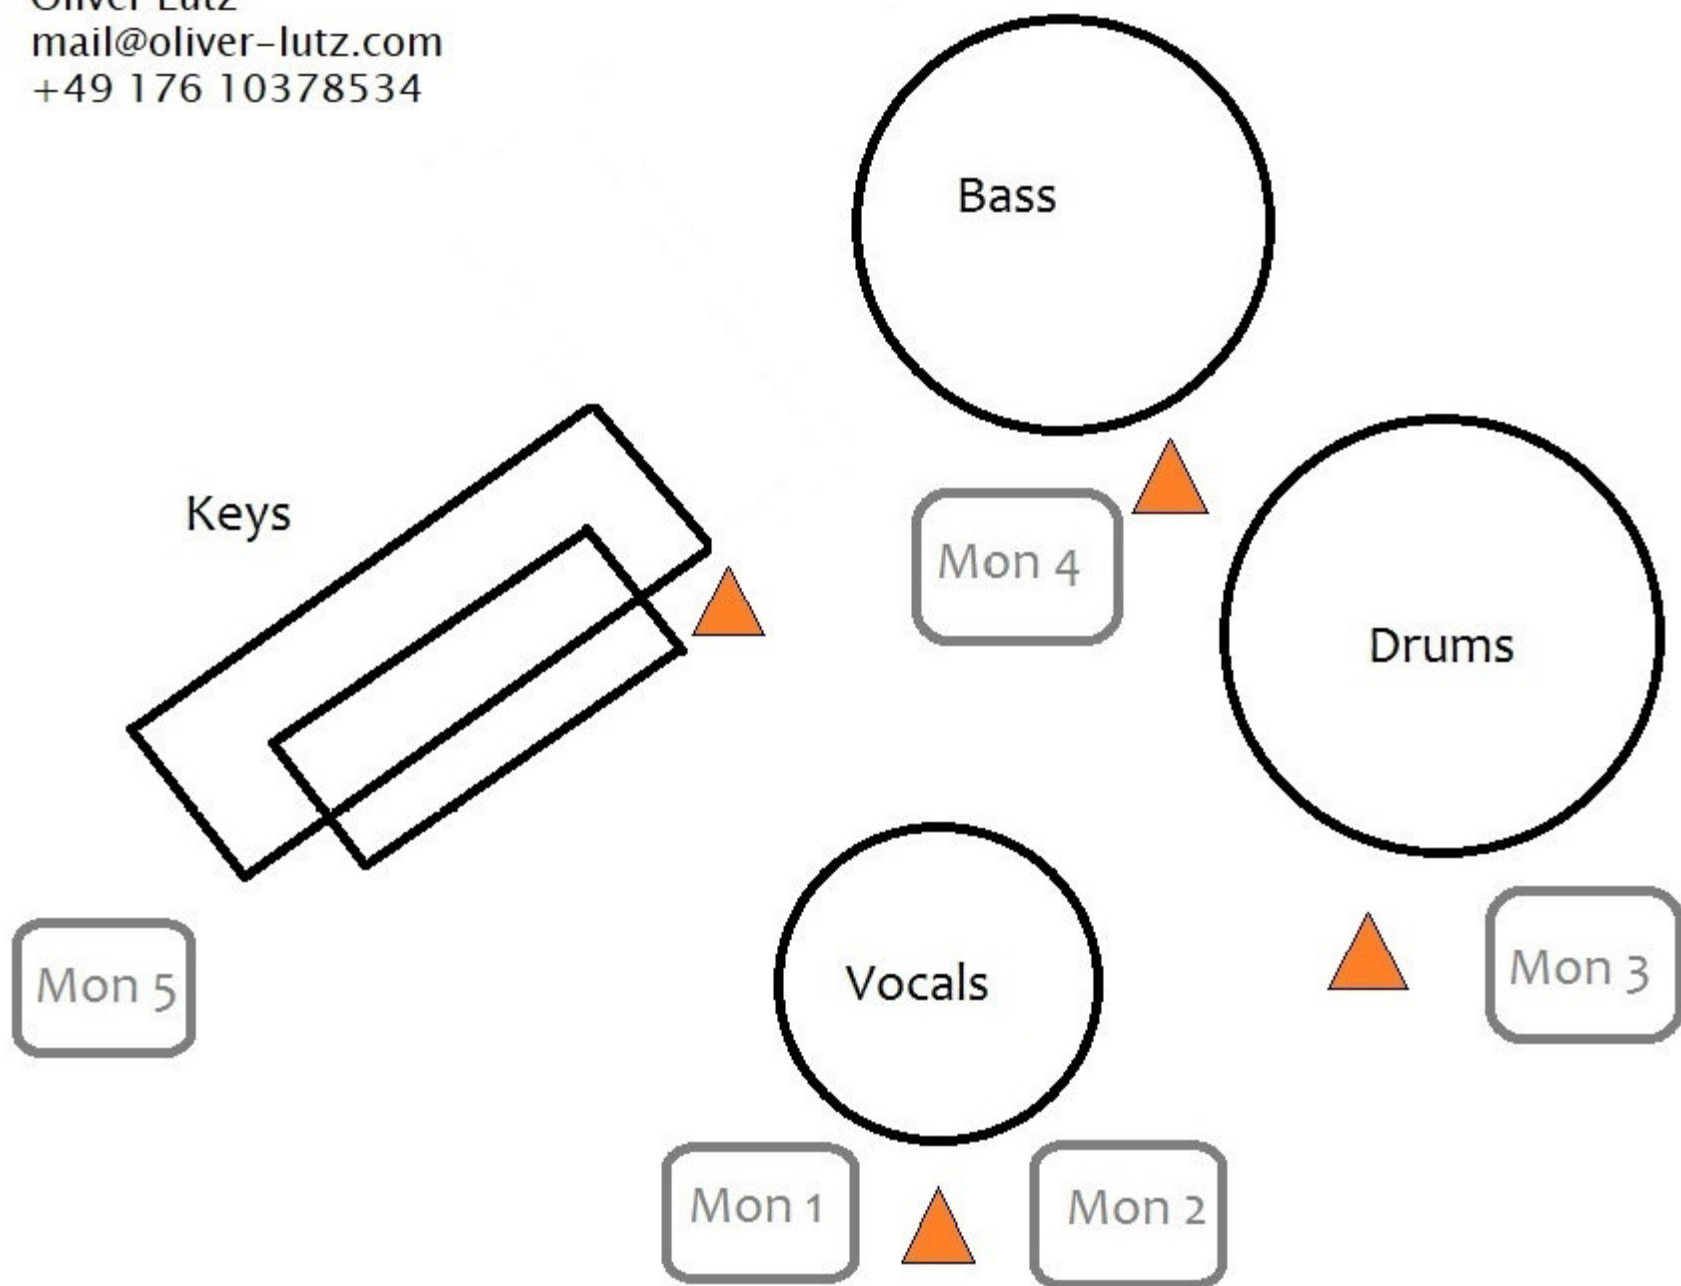

SALOMEA STAGEPLAN

for technical questions
please contact:
Oliver Lutz
mail@oliver-lutz.com
+49 176 10378534

▲ Strom/Electricity

Channel	Instrument	Comment
	Drumset	
1	Bass drum	
2	Snare drum 1	
3	Snare drum 2	
4	Low tom	
5	Overhead L	
6	Overhead R	
7	Spd-sx sampling pad	mono DI-Box required
	Keys	1x QSC Box available
8	Nord Piano 2 (HA 88) L	DI-Box required
9	Nord Piano 2 (HA 88) R	(optionally mono) DI-Box required + jack cable
10	Nord Lead A1 L	DI-Box required
11	Nord Lead A1 R	optionally mono
	Bass	1x Schuko
12	Mono-DI (E-Bass)	DI-Box required + jack cable/ patch cable
13	Mono-DI (Synth-Bass)	Min. 250W amp/ DI-Box required + jack cable/ patch cable
	Vocals	
14	TC-Helicon VoiceLive 2 R	Shure Beta going through
15	TC-Helicon VoiceLive 2 L	Shure Beta going through